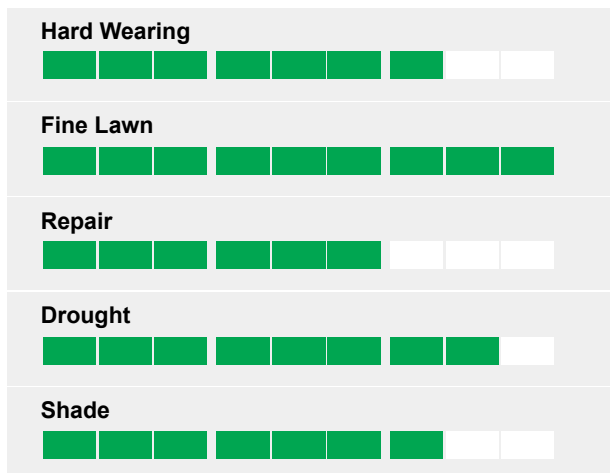

ORNAMENTAL HOT

Turflin

ORNAMENTAL HOT

Dense, soft, low growing lawn grass

- Grows well in sun as well as shade
- Wear tolerant
- Fast recovery
- 2 climate-specific varieties

Ratings

Dense and low growing lawn grass

Ornamental grows well in both sun and shade. It has good recovery after wear and damage. For hot & dry composition, drought tolerant grass is included.

TURFLINE®

Turflin Ornamental Hot

Hot & Dry

Mixture Composition	
Tall fescue	50 %
Strong creeping red fescue	30 %
Perennial ryegrass	10 %
Smooth-stalked meadow-grass	10 %